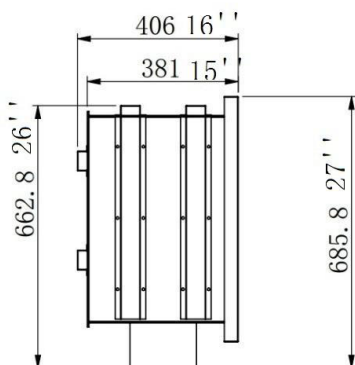

LUNAR RANGE

Concrete Fireplaces & Burners

HARD BY
DESIGN
Purveyors of Fine Concrete

108" Titan PLUS

SPECIFICATIONS*

SIZE	DIMENSIONS**	RIM	BURNER
108	3343 x 1219 x 50	300	2413 x 162

*All dimensions in millimetres

**Length (x) x Height (y) x Depth (z)

LUNAR RANGE

Concrete Fireplaces & Burners

HARD BY DESIGN
Purveyors of Fine Concrete

108" Stainless Steel Firebox Manual Burner

TOP VIEW P-P

LUNAR RANGE

Concrete Fireplaces & Burners

Dimensions: H 27" x W 108" x L 16"

Colour Available: Black/Silver

Smart Burner Features:

Capacity: 28 Litres
Consumption: 2.3 Litres per hour
Flame Length: 2278mm
Burning Time: 12 Hours
Heat Output: 15333 KW/H