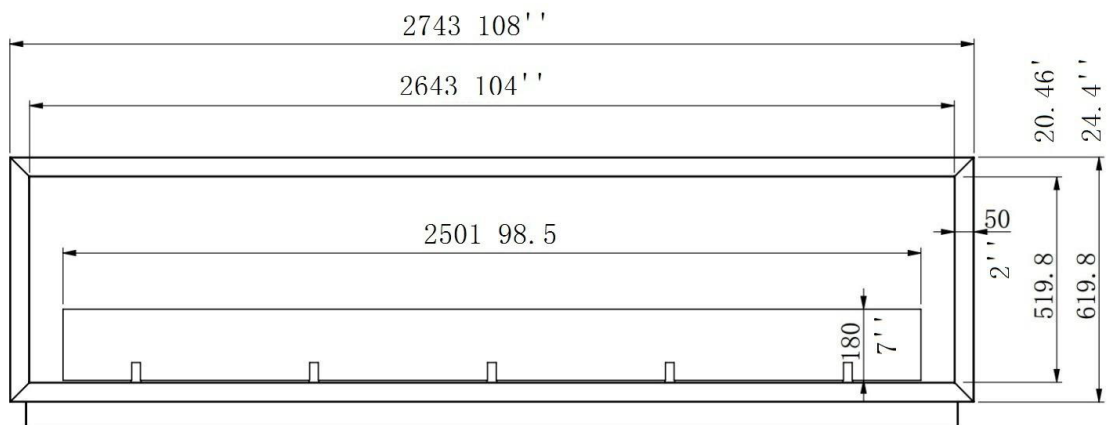

LUNAR RANGE

Concrete Fireplaces & Burners

HARD BY
DESIGN
Purveyors of Fine Concrete

108" Titan PLUS

SPECIFICATIONS*

SIZE	DIMENSIONS**	RIM	BURNER
108	3343 x 1219 x 50	300	2413 x 162

*All dimensions in millimetres

**Length (x) x Height (y) x Depth (z)

LUNAR RANGE

Concrete Fireplaces & Burners

HARD BY DESIGN
Purveyors of Fine Concrete

108" Stainless Steel Firebox Manual Burner

TOP VIEW P-P

LUNAR RANGE

Concrete Fireplaces & Burners

Dimensions: H 27" x W 108" x L 16"

Colour Available: Black/Silver

Smart Burner Features:

Capacity: 28 Litres
Consumption: 2.3 Litres per hour
Flame Length: 2278mm
Burning Time: 12 Hours
Heat Output: 15333 KW/H