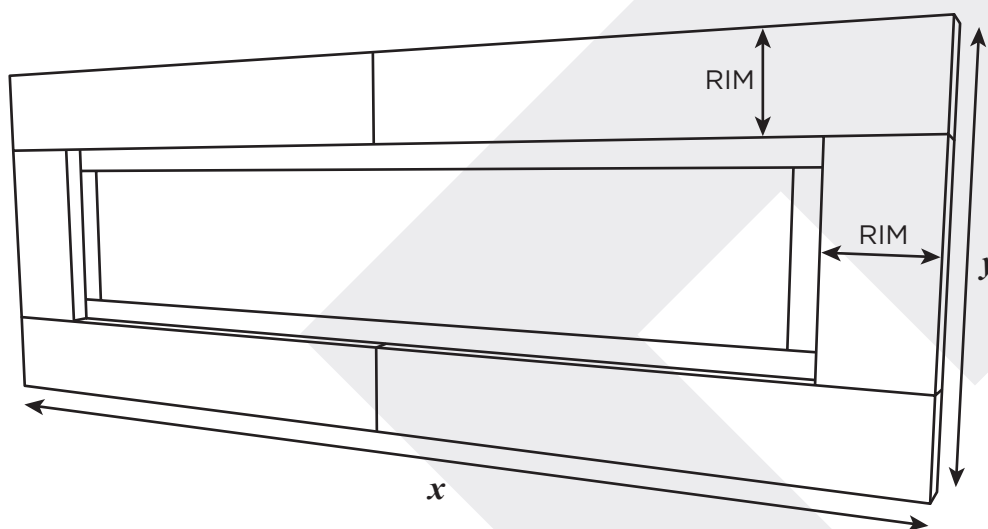

LUNAR RANGE

Concrete Fireplaces & Burners

HARD BY
DESIGN
Purveyors of Fine Concrete

108" Titan PLUS

SPECIFICATIONS*

SIZE	DIMENSIONS**	RIM	BURNER
108	3343 x 1219 x 50	300	2413 x 162

*All dimensions in millimetres

Dimensions: H 27" x W 108" x L 16"

Colour Available: Black/Silver

Smart Burner Features:

Capacity: 28 Litres
Consumption: 2.3 Litres per hour
Flame Length: 2278mm
Burning Time: 12 Hours
Heat Output: 15333 KW/H