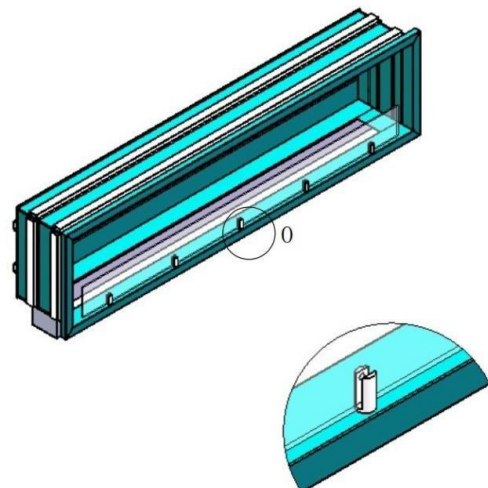

LUNAR RANGE

Concrete Fireplaces & Burners

HARD BY
DESIGN
Purveyors of Fine Concrete

108" Titan PLUS

SPECIFICATIONS*

SIZE	DIMENSIONS**	RIM	BURNER
108	3343 x 1219 x 50	300	2413 x 162

*All dimensions in millimetres

**Length (x) x Height (y) x Depth (z)

LUNAR RANGE

Concrete Fireplaces & Burners

HARD BY DESIGN
Purveyors of Fine Concrete

108" Stainless Steel Firebox Manual Burner

TOP VIEW P-P

LUNAR RANGE

Concrete Fireplaces & Burners

HARD BY
DESIGN
Purveyors of Fine Concrete

Manual Burner Specification

Features:

Ventless - no chimney, no gas or electric lines required.
Easy or no maintenance required.
Insulated double layer 3mm stainless steel construction.
Low heat transfer - safe ZERO clearance easy Installation.

Dimensions: H 27" x W 108" x L 16"

Colour Available: Black/Silver

Smart Burner Features:

Capacity: 28 Litres
Consumption: 2.3 Litres per hour
Flame Length: 2278mm
Burning Time: 12 Hours
Heat Output: 15333 KW/H