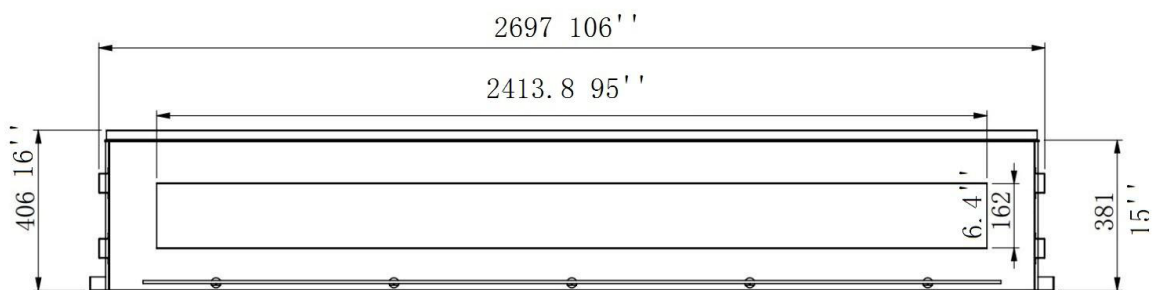

LUNAR RANGE

Concrete Fireplaces & Burners

HARD BY
DESIGN
Purveyors of Fine Concrete

108" Titan PLUS

SPECIFICATIONS*

SIZE	DIMENSIONS**	RIM	BURNER
108	3343 x 1219 x 50	300	2413 x 162

*All dimensions in millimetres

**Length (x) x Height (y) x Depth (z)

LUNAR RANGE

Concrete Fireplaces & Burners

HARD BY DESIGN
Purveyors of Fine Concrete

108" Stainless Steel Firebox Manual Burner

TOP VIEW P-P

LUNAR RANGE

Concrete Fireplaces & Burners

Dimensions: H 27" x W 108" x L 16"

Colour Available: Black/Silver

Smart Burner Features:

Capacity: 28 Litres
Consumption: 2.3 Litres per hour
Flame Length: 2278mm
Burning Time: 12 Hours
Heat Output: 15333 KW/H